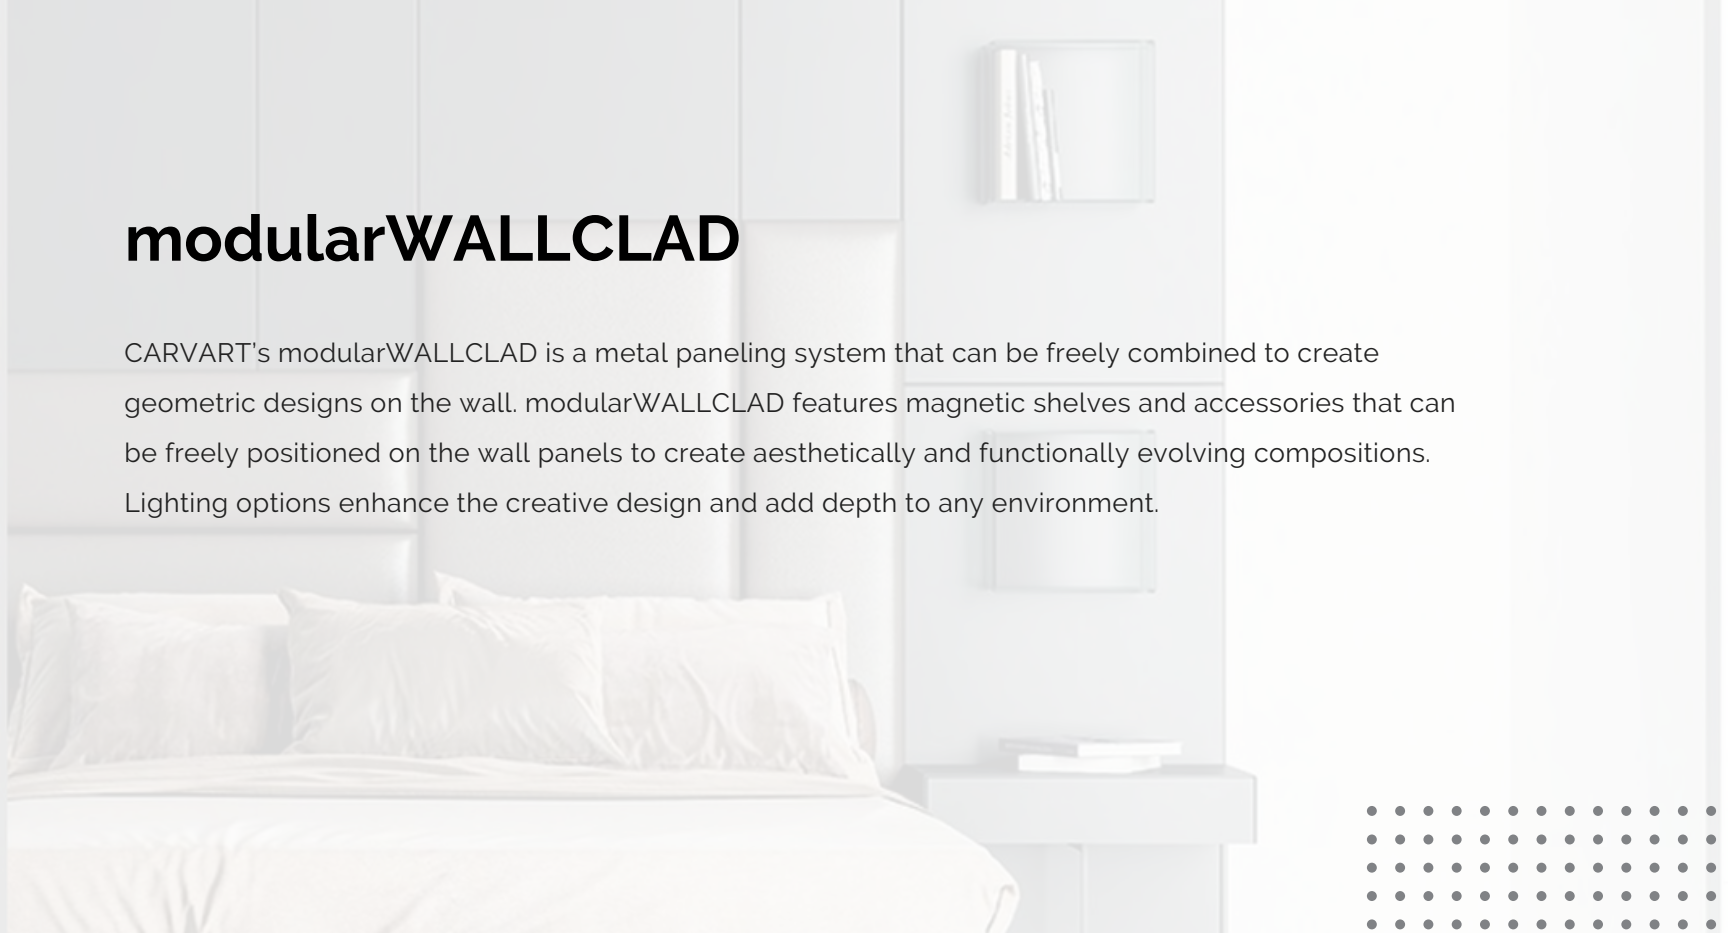

www.carvart.com

modularWALLCLAD

CARVART's modularWALLCLAD is a metal paneling system that can be freely combined to create geometric designs on the wall. modularWALLCLAD features magnetic shelves and accessories that can be freely positioned on the wall panels to create aesthetically and functionally evolving compositions. Lighting options enhance the creative design and add depth to any environment.